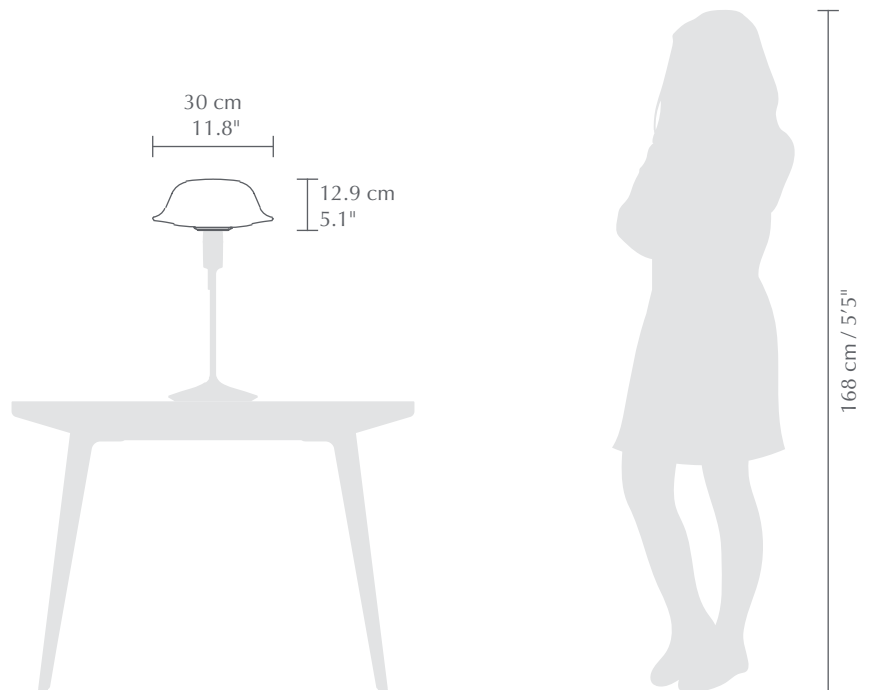

BUTLER

Designed by Søren Ravn Christensen

The specifications and dimensions are subject to change without notice. Document date: 05-10-2022 | info@umage.com | umage.com
Havnegade 29, DK-1058 Copenhagen K | +45 31 39 31 31 (tel) & 185 Wythe Ave 2FL, Brooklyn, NY 11249 | +1 646-790-7171 (tel)