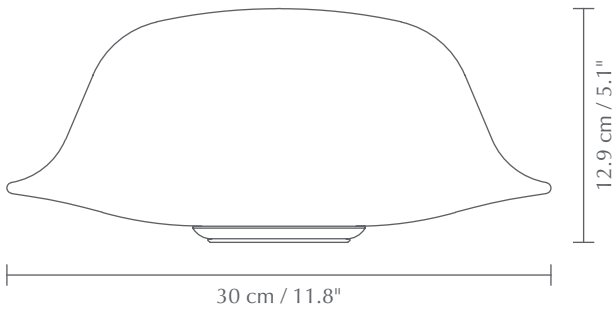

Colour variations

white