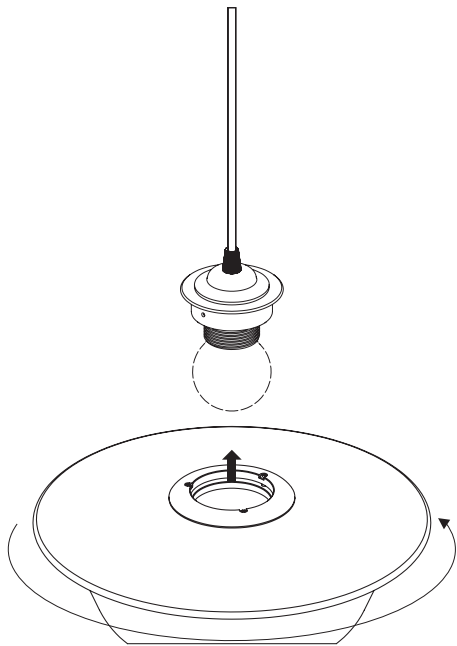

Stands sold separately
by UIMAGE

UMAGE lampholder
(sold separately)

CLAVA DINE
brushed brass

SUSTAINABLE SUSTAINABILITY EFFORTS

We are dedicated being sensible frontrunners on the environmental responsibility. If we provide timeless and functional quality designs that last, we know nature will prevail, as will UIMAGE.