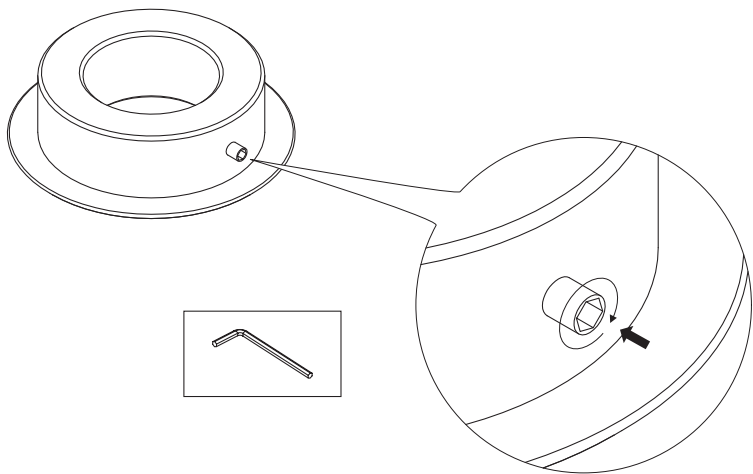

Stands sold separately
by UIMAGE

UMAGE lampholder
(sold separately)

CLAVA DINE
brushed brass

SUSTAINABLE SUSTAINABILITY EFFORTS

We are dedicated being sensible frontrunners on the environmental responsibility. If we provide timeless and functional quality designs that last, we know nature will prevail, as will UIMAGE.