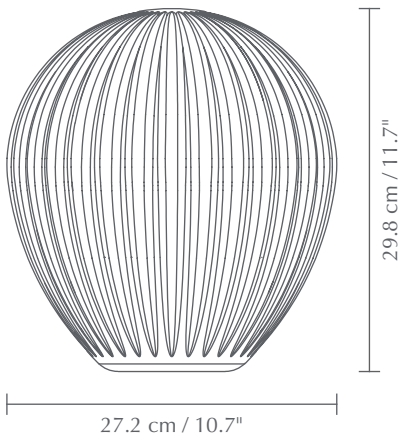

AROUND THE WORLD

Designed by Søren Ravn Christensen

Pendant, floor and table lampshade
Compatible with E26 / E27

Flip 180°

DIMENSIONS

Ø: 27.2 cm / 10.7"
H: 29.8 cm / 11.7"

MATERIAL

Glass and steel

WEIGHT INCL. PACKAGING

3.5 kg / 8 lb

LIGHT SOURCE

E26 / E27 - max 15W LED (not included)

PACKAGING DIMENSIONS (L x W x H)

32.8 x 32.8 x 33.5 cm / 12.9 x 12.9 x 13.2"

MEDIA KIT

Photos and press material
Download at umage.presscloud.com

ORDERING INFORMATION

Around The World

#2511

Colour variations

white

AROUND THE WORLD

Designed by Søren Ravn Christensen

27.2 cm
10.7"