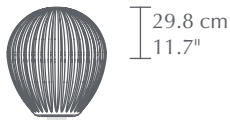

AROUND THE WORLD

Designed by Søren Ravn Christensen

Pendant, floor and table lampshade
Compatible with E26 / E27

Flip 180°

DIMENSIONS

Ø: 27.2 cm / 10.7"
H: 29.8 cm / 11.7"

MATERIAL

Glass and steel

WEIGHT INCL. PACKAGING

3.5 kg / 8 lb

LIGHT SOURCE

E26 / E27 - max 15W LED (not included)

PACKAGING DIMENSIONS (L x W x H)

32.8 x 32.8 x 33.5 cm / 12.9 x 12.9 x 13.2"

MEDIA KIT

Photos and press material
Download at umage.presscloud.com

ORDERING INFORMATION

Around The World

#2511

Colour variations

white

AROUND THE WORLD

Designed by Søren Ravn Christensen

27.2 cm
10.7"