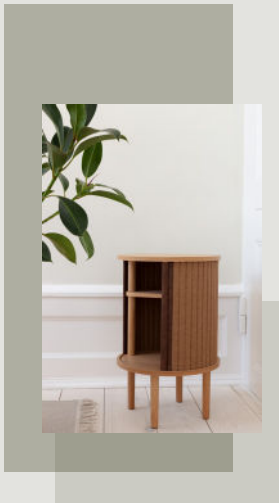

MULTIFUNCTION AND FLEXIBILITY

One of the key aspects of the designs at UIMAGE is multiple functions and flexibility. Designing with more than one function in mind is a sustainable mindset as it reduces the number of products you need to buy to get a complete setting for your space.

RECYCLING

Please follow the marked icons on the packaging materials for correct disposal of the remaining packaging materials:

CARDBOARD

PAPER

Recycle your waste correctly by searching for these icons on the packaging