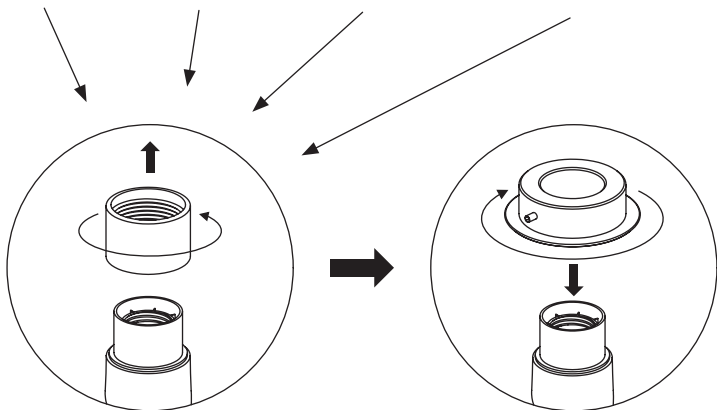

ASSEMBLY GUIDE

① x 1 pc.

② x 1 pc.

To avoid shadows inside lampshade,
do not use bulb with clear glass

Stands sold separately by UIMAGE

Lampholder sold separately by UIMAGE

EOS NANO
lampshade | white

A CONVERSATION PIECE TALL
dark oak | teddy white