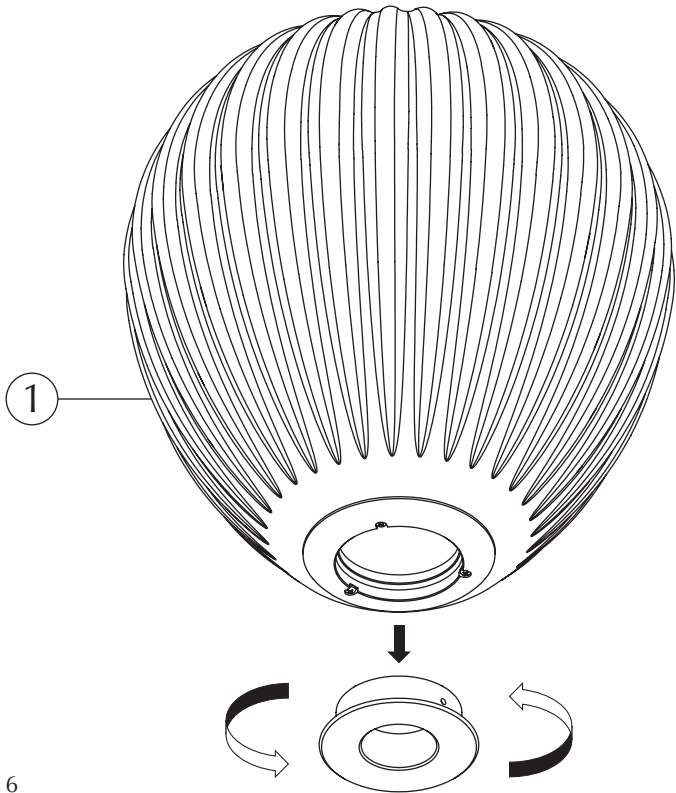

ASSEMBLY GUIDE

① x 1 pc.

② x 1 pc.

To avoid shadows inside lampshade,
do not use bulb with clear glass

Stands sold separately by UIMAGE

Lampholder sold separately by UIMAGE

EOS NANO
lampshade | white

A CONVERSATION PIECE TALL
dark oak | teddy white