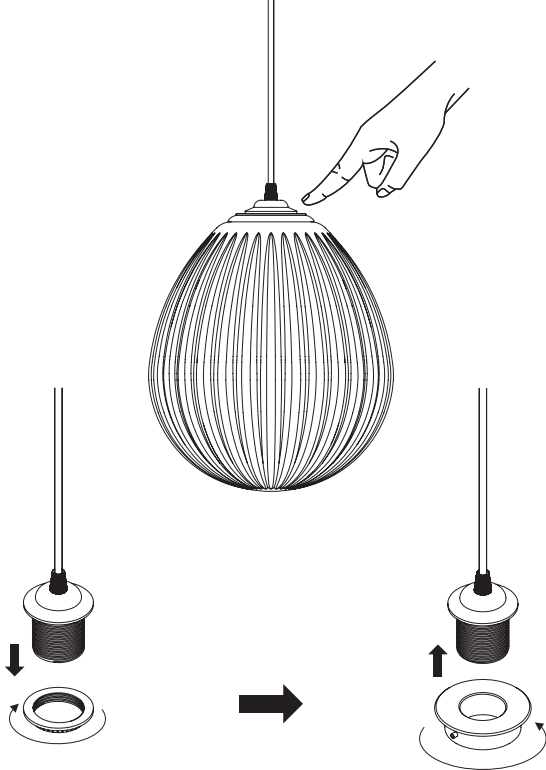

ASSEMBLY GUIDE

① x 1 pc.

② x 1 pc.

To avoid shadows inside lampshade,
do not use bulb with clear glass

Stands sold separately by UIMAGE

Lampholder sold separately by UIMAGE

EOS NANO
lampshade | white

A CONVERSATION PIECE TALL
dark oak | teddy white