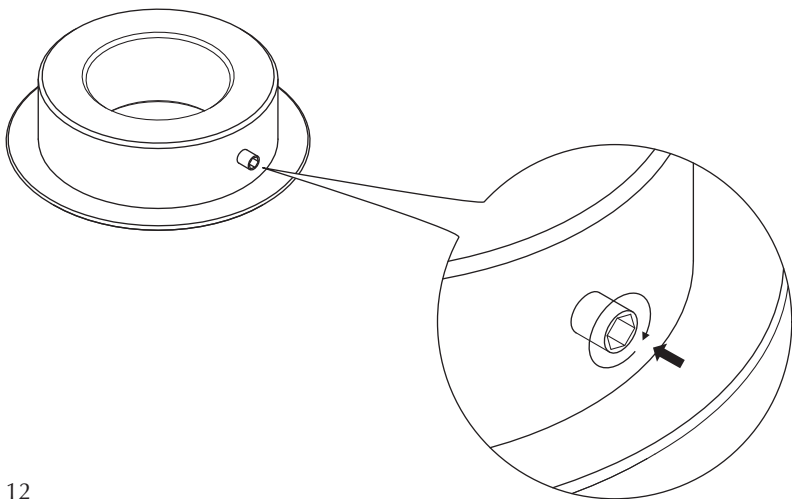

ASSEMBLY GUIDE

① x 1 pc.

② x 1 pc.

To avoid shadows inside lampshade,
do not use bulb with clear glass

Stands sold separately by UIMAGE

Lampholder sold separately by UIMAGE

EOS NANO
lampshade | white

A CONVERSATION PIECE TALL
dark oak | teddy white