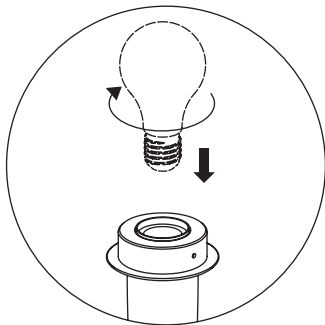

ASSEMBLY GUIDE

① x 1 pc.

② x 1 pc.

To avoid shadows inside lampshade,
do not use bulb with clear glass

Stands sold separately by UIMAGE

Lampholder sold separately by UIMAGE

EOS NANO
lampshade | white

A CONVERSATION PIECE TALL
dark oak | teddy white