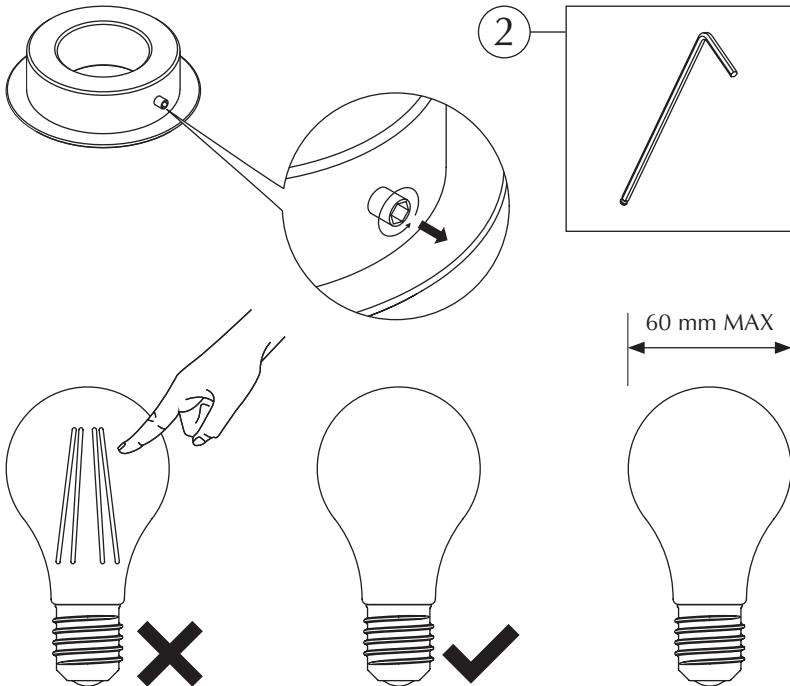

ASSEMBLY GUIDE

① x 1 pc.

② x 1 pc.

To avoid shadows inside lampshade,
do not use bulb with clear glass

Stands sold separately by UIMAGE

Lampholder sold separately by UIMAGE

EOS NANO
lampshade | white

A CONVERSATION PIECE TALL
dark oak | teddy white