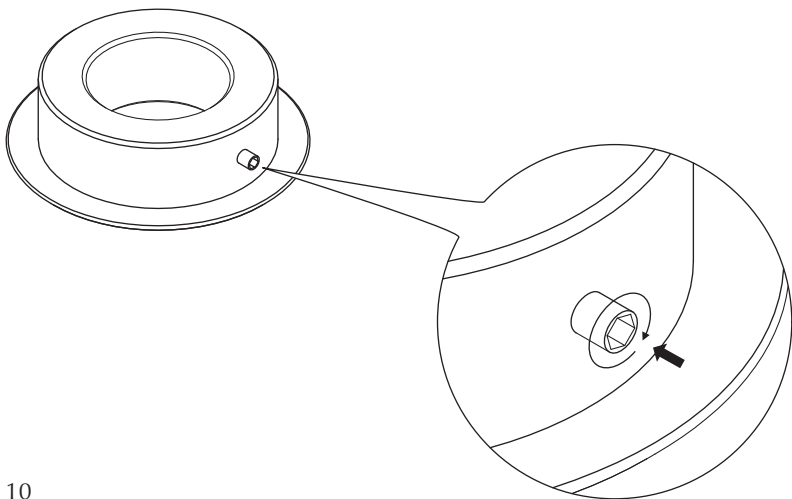

ASSEMBLY GUIDE

① x 1 pc.

② x 1 pc.

To avoid shadows inside lampshade,
do not use bulb with clear glass

Stands sold separately by UIMAGE

Lampholder sold separately by UIMAGE

EOS NANO
lampshade | white

A CONVERSATION PIECE TALL
dark oak | teddy white