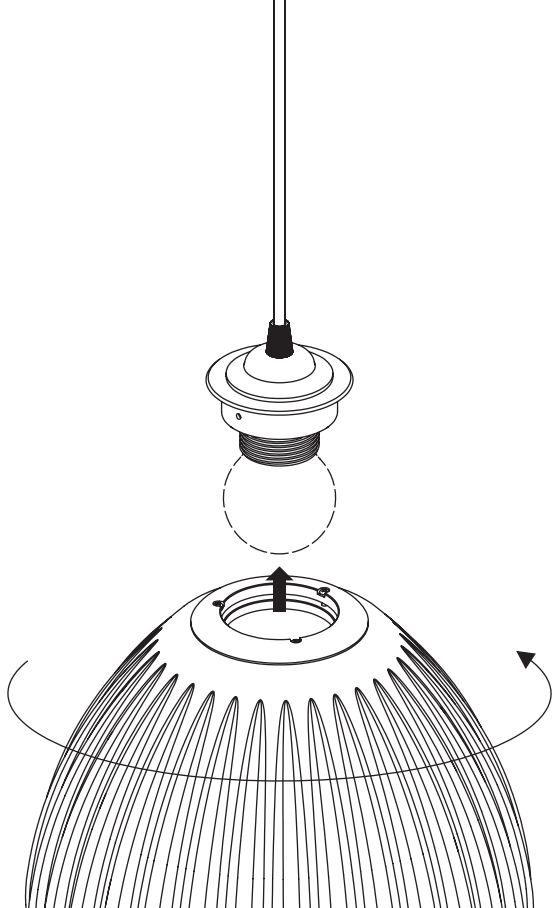

ASSEMBLY GUIDE

① x 1 pc.

② x 1 pc.

To avoid shadows inside lampshade,
do not use bulb with clear glass

Stands sold separately by UIMAGE

Lampholder sold separately by UIMAGE

EOS NANO
lampshade | white

A CONVERSATION PIECE TALL
dark oak | teddy white