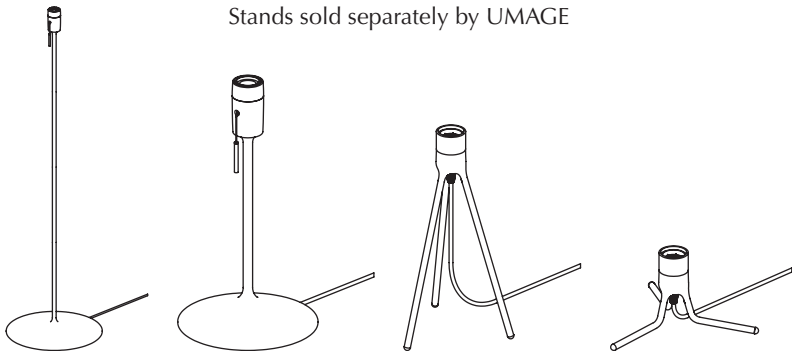

ASSEMBLY GUIDE

① x 1 pc.

② x 1 pc.

To avoid shadows inside lampshade,
do not use bulb with clear glass

Stands sold separately by UIMAGE

Lampholder sold separately by UIMAGE

EOS NANO
lampshade | white

A CONVERSATION PIECE TALL
dark oak | teddy white