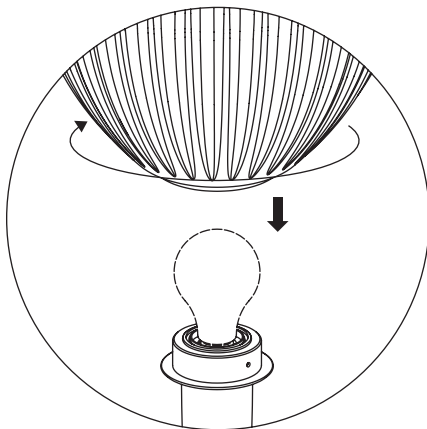

ASSEMBLY GUIDE

① x 1 pc.

② x 1 pc.

To avoid shadows inside lampshade,
do not use bulb with clear glass

Stands sold separately by UIMAGE

Lampholder sold separately by UIMAGE

EOS NANO
lampshade | white

A CONVERSATION PIECE TALL
dark oak | teddy white