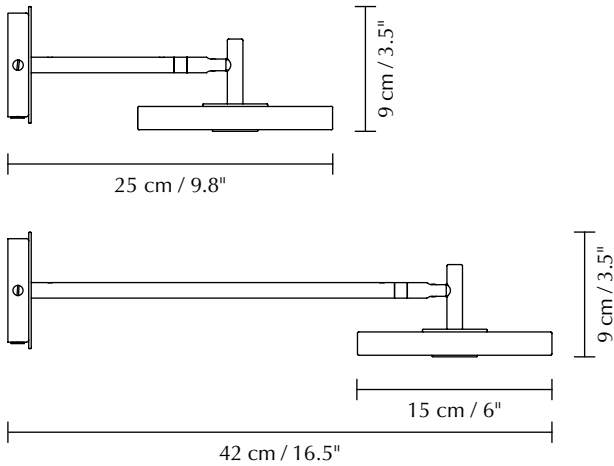

ASTERIA WALL

Designed by Søren Ravn Christensen

Colour variations

Surface mounted lamp

DIMENSIONS (Ø × H × D)

Asteria wall short: 15 × 9 × 25 cm / 6 × 3.5 × 9.8"
Asteria wall long: 15 × 9 × 42 cm / 6 × 3.5 × 16.5"

TESTS & CERTIFICATIONS

CE, UKCA (for indoor use), IP2X

MATERIAL

Steel, aluminium and acrylic
Incl. 2.2 m black cord

WARRANTY

10 years warranty against manufacturer defects

WEIGHT

Asteria wall short: 753 g / 1.7 lb
Asteria wall long: 804 g / 1.8 lb

WEIGHT INCL. PACKAGING

Asteria wall short: 1.5 kg / 3.3 lb
Asteria wall long: 1.7 kg / 3.7 lb

LIGHT SOURCE

12W LED panel built-in, dimmable,
≥50000 lighting hours, 2700 k, 500 lm, CRI 91

PACKAGING DIMENSIONS (L × W × H)

Short: 20 × 29.6 × 11.9 cm / 7.9 × 11.6 × 4.7"
Long: 20 × 46.5 × 11.9 cm / 7.9 × 18.3 × 4.7"

ASSEMBLY TIME

10 min - video guide at umage.com

MEDIA KIT

Photos and press material
Download at umage.presscloud.com