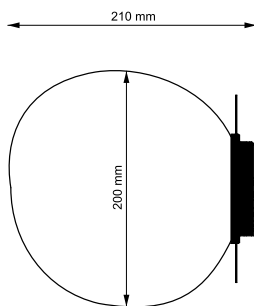

Please visit
download.nordic-ales.com
for light measurements, 3D files
& product texts (EN, FR, GER)

Technical Information

Body:	(Ø) 200mm
Cord:	PVC, Textile covered, 300mm - on/off Switch
Socket:	E27 - Replaceable bulb, not included (Max 10W LED)
Classification:	Class II
Class:	IP44 - Direct Mount / IP20 - With Cable & Switch
Voltage:	230V, 50Hz