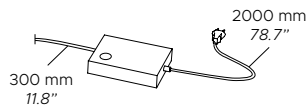

STRUTTURA / FRAME

Bronzo spazzolato chiaro opaco
Matt light satin bronze

Laccato nero seta opaco
Matt black silk lacquered

DIFFUSORE / DIFFUSER

Plexiglass con serigrafia nido d'ape
Specchio fumé

*Plexiglass with honeycomb
effect screen printing
Smoked coloured mirror*

CAVO - INTERRUTTORE / CABLE - SWITCH

Tessuto nero
Black fabric

Dimmerabile a piede
Dimmable with foot control

L: 300 + 2000 mm
L: 11.8" + 78.7"

FONTE LUMINOSA / LIGHT SOURCE

220-240V

○ Custom LED

FL

1 x 55W
Custom LED
Emissione / Light emission: 7.500 Lm
3.000 K; CRI: >90
IP20

Dimmerabile a piede
Dimmable with foot control

SO SMALL

1 x 17W
Custom LED
Emissione / Light emission: 2.480 Lm
3.000 K; CRI: >90
IP20

Dimmerabile DALI/Push.
Altri sistemi di dimmerazione
disponibili su richiesta

*DALI/Push dimmable.
Other dimming systems
available on demand*

Dorian FL, SO SMALL

110V

○ Custom LED

FL

1 x 55W
Custom LED
Light emission: 7.500 Lm
3.000 K; CRI: >90
IP20

Dimmable with foot control

SO SMALL

1 x 17W
Custom LED
Light emission: 2.480 Lm
3.000 K; CRI: >90
IP20

1...10V dimmable.
Other dimming systems
available on demand