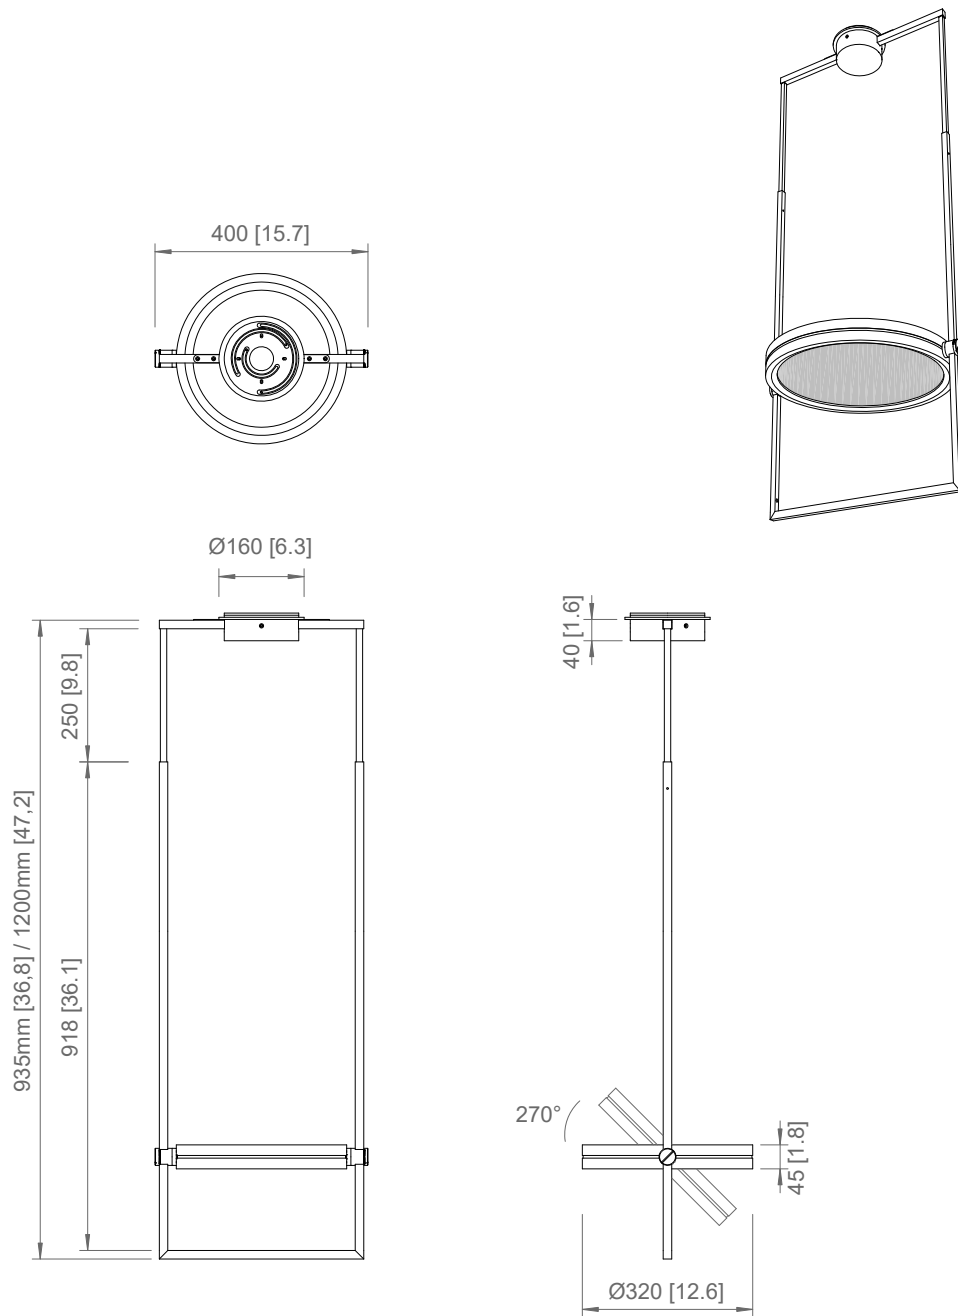

Dimmerabile a piede
Dimmable with foot control

L: 300 + 2000 mm
 L: 11.8" + 78.7"

**FONTE LUMINOSA / LIGHT SOURCE****220-240V**

○ Custom LED

FL

1 x 55W
 Custom LED
 Emissione / Light emission: 7.500 Lm
 3.000 K; CRI: >90
 IP20

1 x 17W
 Custom LED
 Light emission: 2.480 Lm
 3.000 K; CRI: >90
 IP20

1...10V dimmable.
 Other dimming systems
 available on demand

PRODOTTO / PRODUCT **IMBALLI / PACKAGING**

Peso-Weight 31 kg / 68.3 lbs	Box 1 L: 900 mm / 35.4" P: 150 mm / 5.9" H: 2070 mm / 81.5" Peso-Weight: 15 kg / 33 lbs	Box 2 L: 580 mm / 22.8" P: 580 mm / 22.8" H: 500 mm / 19.7" Peso-Weight: 20 kg / 44 lbs
--	--	--

PRODOTTO / PRODUCT **IMBALLI / PACKAGING**

Peso-Weight
9 kg / 19.8 lbs

Box 1
L: 1100 mm / 43.3"
P: 250 mm / 9.8"
H: 520 mm / 20.5"
Peso-Weight: 10 kg / 22 lbs

Copyright and/or design rights subsist in this drawing. No part of this drawing may be reproduced in any material form (including photocopying or storing in any medium electronic means, whether or not intentionally and whether or not as part or a larger publication) without the express permission of the copyright owner, Contardi Lighting S.r.l.. Further and without prejudice to the above, this drawing and all information relating thereto is confidential, and shall not be communicated to a third party without the consent of Contardi lighting srl. Contardi lighting srl asserts all rights to be identified as the author of the work and otherwise.