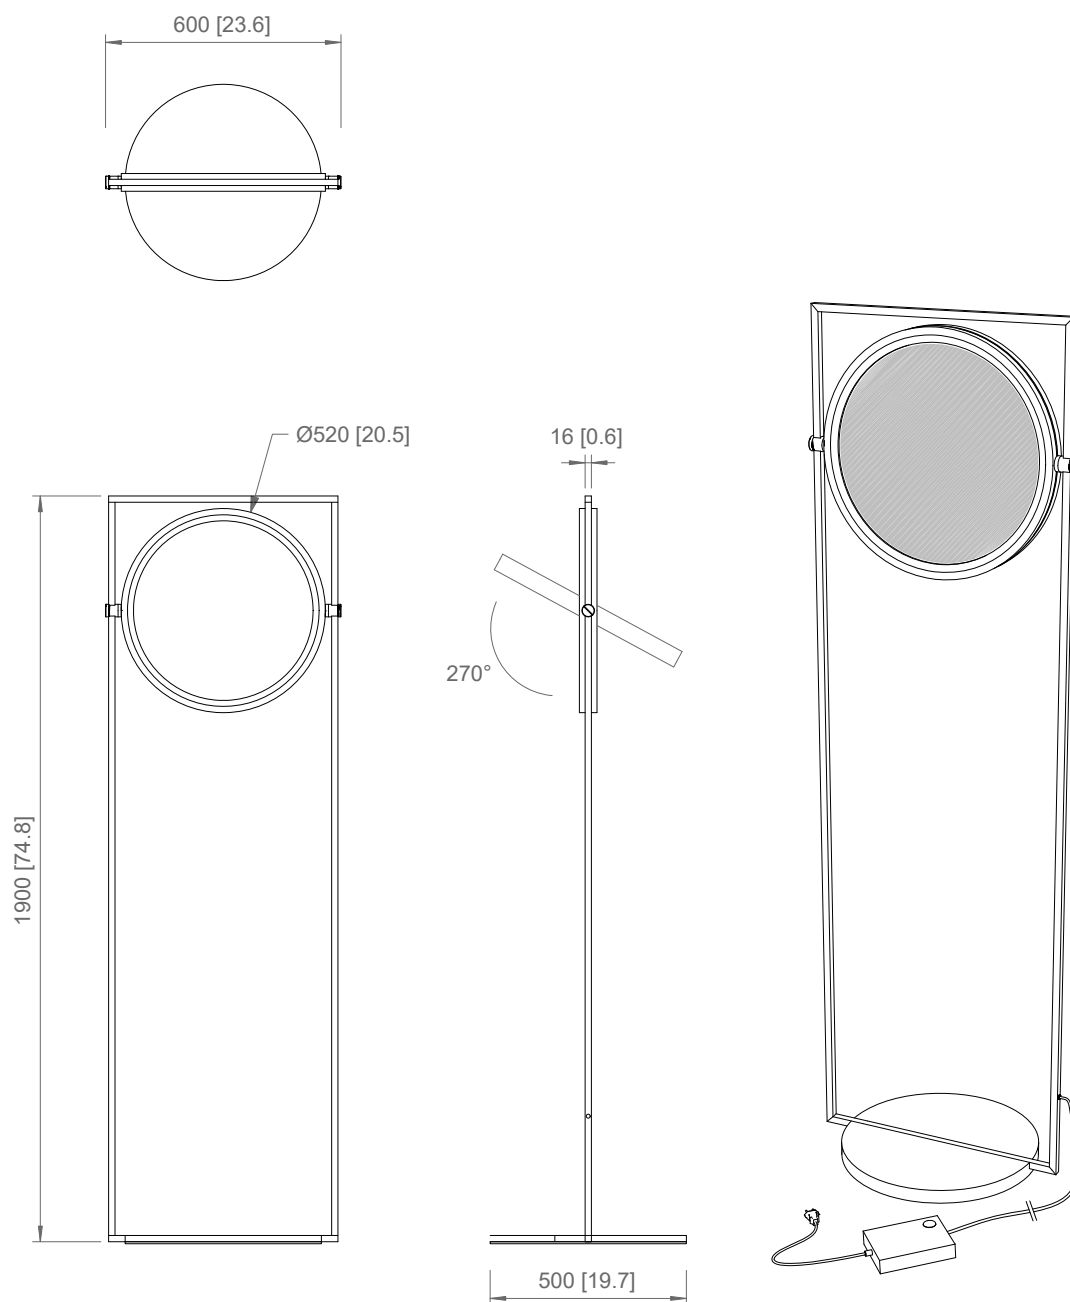

Dimmerabile a piede
Dimmable with foot control

L: 300 + 2000 mm
 L: 11.8" + 78.7"

**FONTE LUMINOSA / LIGHT SOURCE****220-240V**

○ Custom LED

FL

1 x 55W
 Custom LED
 Emissione / Light emission: 7.500 Lm
 3.000 K; CRI: >90
 IP20

1 x 17W
 Custom LED
 Light emission: 2.480 Lm
 3.000 K; CRI: >90
 IP20

1...10V dimmable.
 Other dimming systems
 available on demand

PRODOTTO / PRODUCT **IMBALLI / PACKAGING**

Peso-Weight 31 kg / 68.3 lbs	Box 1 L: 900 mm / 35.4" P: 150 mm / 5.9" H: 2070 mm / 81.5" Peso-Weight: 15 kg / 33 lbs	Box 2 L: 580 mm / 22.8" P: 580 mm / 22.8" H: 500 mm / 19.7" Peso-Weight: 20 kg / 44 lbs
--	--	--

PRODOTTO / PRODUCT **IMBALLI / PACKAGING**

Peso-Weight
9 kg / 19.8 lbs

Box 1
L: 1100 mm / 43.3"
P: 250 mm / 9.8"
H: 520 mm / 20.5"
Peso-Weight: 10 kg / 22 lbs

Copyright and/or design rights subsist in this drawing. No part of this drawing may be reproduced in any material form (including photocopying or storing in any medium electronic means, whether or not intentionally and whether or not as part or a larger publication) without the express permission of the copyright owner, Contardi Lighting S.r.l.. Further and without prejudice to the above, this drawing and all information relating thereto is confidential, and shall not be communicated to a third party without the consent of Contardi lighting srl. Contardi lighting srl asserts all rights to be identified as the author of the work and otherwise.