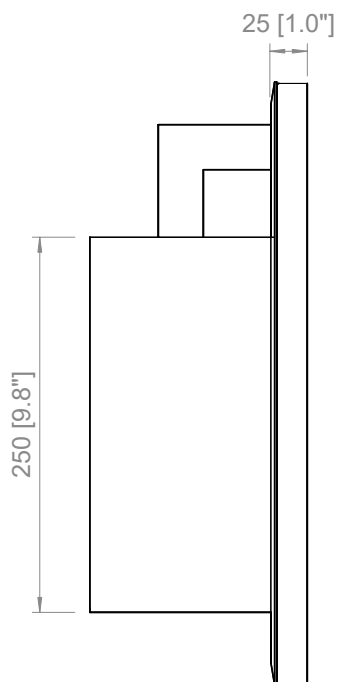

PRODOTTO / PRODUCT IMBALLI / PACKAGING

Peso-Weight
2 kg / 4.4 lbs

Box 1
L: 470 mm / 18.5"
P-W: 330 mm / 13"
H: 240 mm / 9.4"
Peso-Weight: 3 kg / 6.6 lbs

PRODOTTO / PRODUCT IMBALLI / PACKAGING

| | |
|--|---|
| <p>Peso-Weight 1 kg / 2.2 lbs</p> | <p>Box 1 L: 400 mm / 15.8" P-W: 170 mm / 6.7" H: 170 mm / 6.7" Peso-Weight: 1.5 kg / 3.3 lbs</p> |
|--|---|

PRODOTTO / PRODUCT IMBALLI / PACKAGING

Peso-Weight
3.5 kg / 7.7 lbs

Box 1
L: 230 mm / 9"
P: 230 mm / 9"
H: 520 mm / 20.4"
Peso-Weight: 4.5 kg / 9.9 lbs

Copyright and/or design rights subsist in this drawing. No part of this drawing may be reproduced in any material form (including photocopying or storing in any medium electronic means, whether or not intentionally and whether or not as part or a larger publication) without the express permission of the copyright owner, Contardi Lighting S.r.l.. Further and without prejudice to the above, this drawing and all information relating thereto is confidential, and shall not be communicated to a third party without the consent of Contardi lighting srl. Contardi lighting srl asserts all rights to be identified as the author of the work and otherwise.