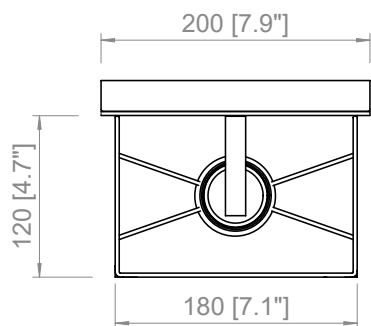

PRODOTTO / PRODUCT IMBALLI / PACKAGING

Peso-Weight
2 kg / 4.4 lbs

Box 1
L: 470 mm / 18.5"
P-W: 330 mm / 13"
H: 240 mm / 9.4"
Peso-Weight: 3 kg / 6.6 lbs

PRODOTTO / PRODUCT IMBALLI / PACKAGING

| | |
|--|---|
| <p>Peso-Weight 1 kg / 2.2 lbs</p> | <p>Box 1 L: 400 mm / 15.8" P-W: 170 mm / 6.7" H: 170 mm / 6.7" Peso-Weight: 1.5 kg / 3.3 lbs</p> |
|--|---|

PRODOTTO / PRODUCT IMBALLI / PACKAGING

Peso-Weight
3.5 kg / 7.7 lbs

Box 1
L: 230 mm / 9"
P: 230 mm / 9"
H: 520 mm / 20.4"
Peso-Weight: 4.5 kg / 9.9 lbs

Copyright and/or design rights subsist in this drawing. No part of this drawing may be reproduced in any material form (including photocopying or storing in any medium electronic means, whether or not intentionally and whether or not as part or a larger publication) without the express permission of the copyright owner, Contardi Lighting S.r.l.. Further and without prejudice to the above, this drawing and all information relating thereto is confidential, and shall not be communicated to a third party without the consent of Contardi lighting srl. Contardi lighting srl asserts all rights to be identified as the author of the work and otherwise.