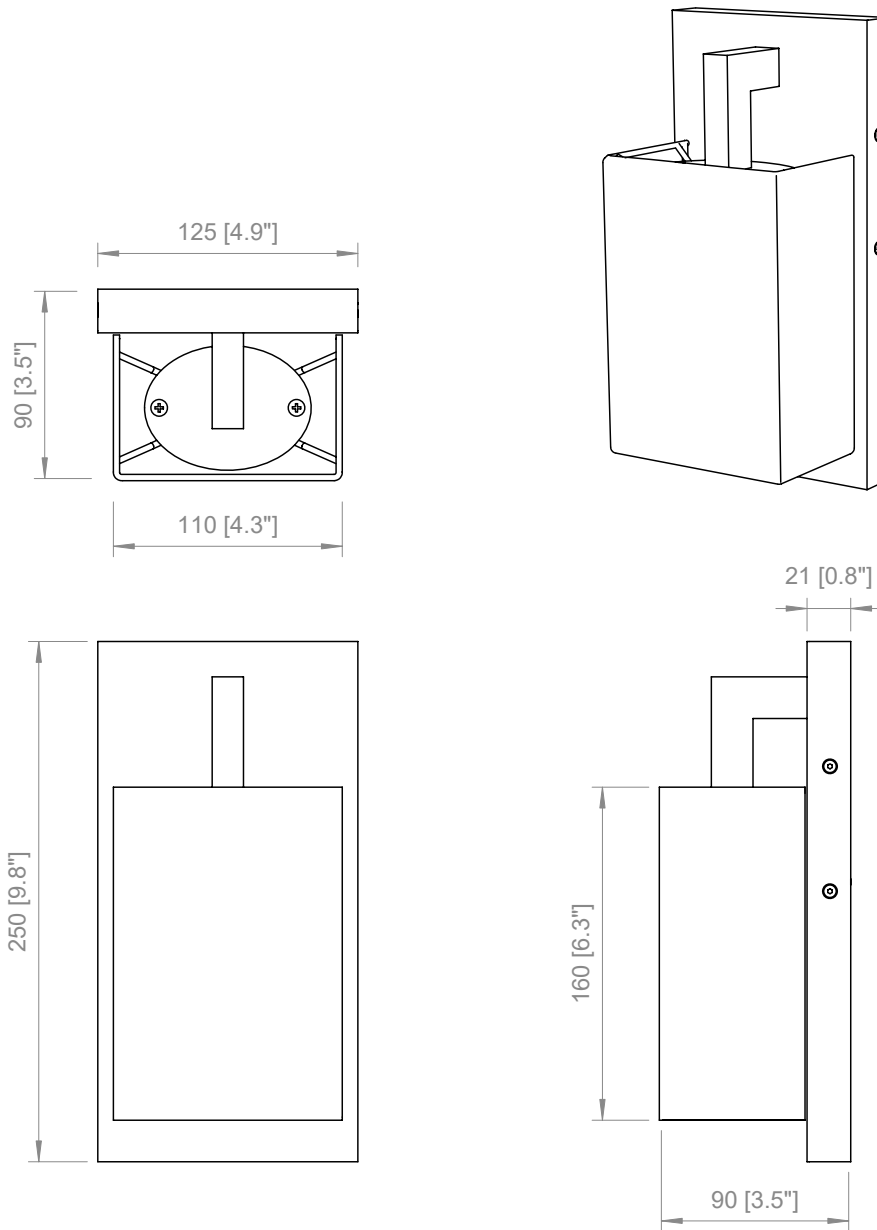

PRODOTTO / PRODUCT IMBALLI / PACKAGING

Peso-Weight
2 kg / 4.4 lbs

Box 1
L: 470 mm / 18.5"
P-W: 330 mm / 13"
H: 240 mm / 9.4"
Peso-Weight: 3 kg / 6.6 lbs

PRODOTTO / PRODUCT IMBALLI / PACKAGING

| | |
|--|---|
| <p>Peso-Weight 1 kg / 2.2 lbs</p> | <p>Box 1 L: 400 mm / 15.8" P-W: 170 mm / 6.7" H: 170 mm / 6.7" Peso-Weight: 1.5 kg / 3.3 lbs</p> |
|--|---|

PRODOTTO / PRODUCT IMBALLI / PACKAGING

Peso-Weight
3.5 kg / 7.7 lbs

Box 1
L: 230 mm / 9"
P: 230 mm / 9"
H: 520 mm / 20.4"
Peso-Weight: 4.5 kg / 9.9 lbs

Copyright and/or design rights subsist in this drawing. No part of this drawing may be reproduced in any material form (including photocopying or storing in any medium electronic means, whether or not intentionally and whether or not as part or a larger publication) without the express permission of the copyright owner, Contardi Lighting S.r.l.. Further and without prejudice to the above, this drawing and all information relating thereto is confidential, and shall not be communicated to a third party without the consent of Contardi lighting srl. Contardi lighting srl asserts all rights to be identified as the author of the work and otherwise.