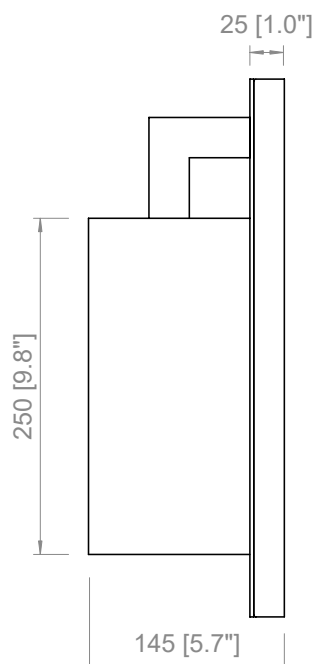

PRODOTTO / PRODUCT IMBALLI / PACKAGING

Peso-Weight
2 kg / 4.4 lbs

Box 1
L: 470 mm / 18.5"
P-W: 330 mm / 13"
H: 240 mm / 9.4"
Peso-Weight: 3 kg / 6.6 lbs

PRODOTTO / PRODUCT IMBALLI / PACKAGING

| | |
|--|---|
| <p>Peso-Weight 1 kg / 2.2 lbs</p> | <p>Box 1 L: 400 mm / 15.8" P-W: 170 mm / 6.7" H: 170 mm / 6.7" Peso-Weight: 1.5 kg / 3.3 lbs</p> |
|--|---|

PRODOTTO / PRODUCT IMBALLI / PACKAGING

Peso-Weight
3.5 kg / 7.7 lbs

Box 1
L: 230 mm / 9"
P: 230 mm / 9"
H: 520 mm / 20.4"
Peso-Weight: 4.5 kg / 9.9 lbs

Copyright and/or design rights subsist in this drawing. No part of this drawing may be reproduced in any material form (including photocopying or storing in any medium electronic means, whether or not intentionally and whether or not as part or a larger publication) without the express permission of the copyright owner, Contardi Lighting S.r.l.. Further and without prejudice to the above, this drawing and all information relating thereto is confidential, and shall not be communicated to a third party without the consent of Contardi lighting srl. Contardi lighting srl asserts all rights to be identified as the author of the work and otherwise.