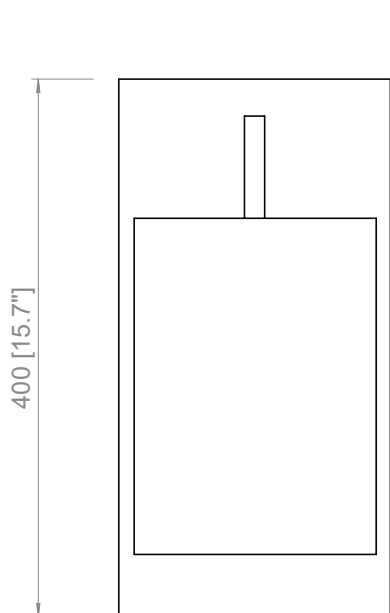

PRODOTTO / PRODUCT IMBALLI / PACKAGING

Peso-Weight
2 kg / 4.4 lbs

Box 1
L: 470 mm / 18.5"
P-W: 330 mm / 13"
H: 240 mm / 9.4"
Peso-Weight: 3 kg / 6.6 lbs

PRODOTTO / PRODUCT IMBALLI / PACKAGING

| | |
|--|---|
| <p>Peso-Weight 1 kg / 2.2 lbs</p> | <p>Box 1 L: 400 mm / 15.8" P-W: 170 mm / 6.7" H: 170 mm / 6.7" Peso-Weight: 1.5 kg / 3.3 lbs</p> |
|--|---|

PRODOTTO / PRODUCT IMBALLI / PACKAGING

Peso-Weight
3.5 kg / 7.7 lbs

Box 1
L: 230 mm / 9"
P: 230 mm / 9"
H: 520 mm / 20.4"
Peso-Weight: 4.5 kg / 9.9 lbs

Copyright and/or design rights subsist in this drawing. No part of this drawing may be reproduced in any material form (including photocopying or storing in any medium electronic means, whether or not intentionally and whether or not as part or a larger publication) without the express permission of the copyright owner, Contardi Lighting S.r.l.. Further and without prejudice to the above, this drawing and all information relating thereto is confidential, and shall not be communicated to a third party without the consent of Contardi lighting srl. Contardi lighting srl asserts all rights to be identified as the author of the work and otherwise.