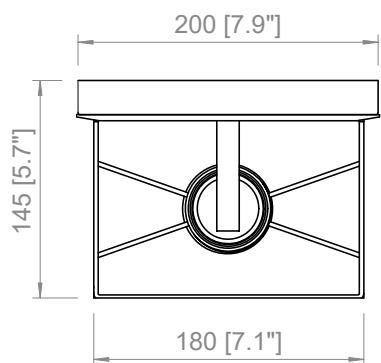

PRODOTTO / PRODUCT IMBALLI / PACKAGING

Peso-Weight
2 kg / 4.4 lbs

Box 1
L: 470 mm / 18.5"
P-W: 330 mm / 13"
H: 240 mm / 9.4"
Peso-Weight: 3 kg / 6.6 lbs

PRODOTTO / PRODUCT IMBALLI / PACKAGING

| | |
|--|---|
| <p>Peso-Weight 1 kg / 2.2 lbs</p> | <p>Box 1 L: 400 mm / 15.8" P-W: 170 mm / 6.7" H: 170 mm / 6.7" Peso-Weight: 1.5 kg / 3.3 lbs</p> |
|--|---|

PRODOTTO / PRODUCT IMBALLI / PACKAGING

Peso-Weight
3.5 kg / 7.7 lbs

Box 1
L: 230 mm / 9"
P: 230 mm / 9"
H: 520 mm / 20.4"
Peso-Weight: 4.5 kg / 9.9 lbs

Copyright and/or design rights subsist in this drawing. No part of this drawing may be reproduced in any material form (including photocopying or storing in any medium electronic means, whether or not intentionally and whether or not as part or a larger publication) without the express permission of the copyright owner, Contardi Lighting S.r.l.. Further and without prejudice to the above, this drawing and all information relating thereto is confidential, and shall not be communicated to a third party without the consent of Contardi lighting srl. Contardi lighting srl asserts all rights to be identified as the author of the work and otherwise.