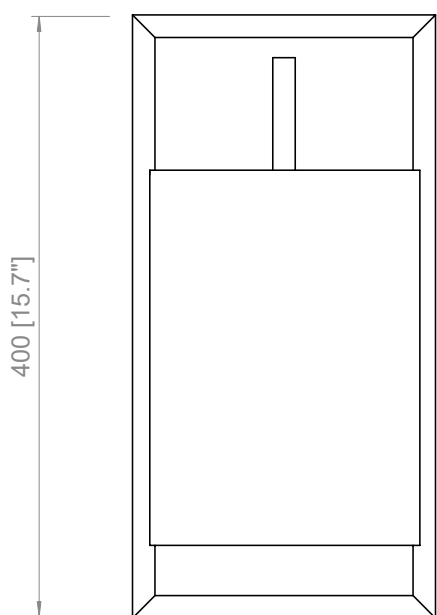

PRODOTTO / PRODUCT IMBALLI / PACKAGING

Peso-Weight
2 kg / 4.4 lbs

Box 1
L: 470 mm / 18.5"
P-W: 330 mm / 13"
H: 240 mm / 9.4"
Peso-Weight: 3 kg / 6.6 lbs

PRODOTTO / PRODUCT IMBALLI / PACKAGING

| | |
|--|---|
| <p>Peso-Weight 1 kg / 2.2 lbs</p> | <p>Box 1 L: 400 mm / 15.8" P-W: 170 mm / 6.7" H: 170 mm / 6.7" Peso-Weight: 1.5 kg / 3.3 lbs</p> |
|--|---|

PRODOTTO / PRODUCT IMBALLI / PACKAGING

Peso-Weight
3.5 kg / 7.7 lbs

Box 1
L: 230 mm / 9"
P: 230 mm / 9"
H: 520 mm / 20.4"
Peso-Weight: 4.5 kg / 9.9 lbs

Copyright and/or design rights subsist in this drawing. No part of this drawing may be reproduced in any material form (including photocopying or storing in any medium electronic means, whether or not intentionally and whether or not as part or a larger publication) without the express permission of the copyright owner, Contardi Lighting S.r.l.. Further and without prejudice to the above, this drawing and all information relating thereto is confidential, and shall not be communicated to a third party without the consent of Contardi lighting srl. Contardi lighting srl asserts all rights to be identified as the author of the work and otherwise.