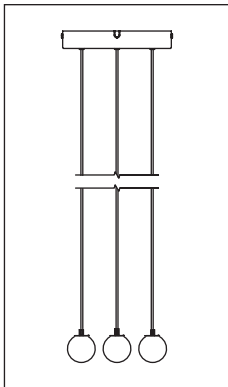

ASSEMBLY GUIDE

Find assembly videos by using the QR code or by
going online at our website
umage.com/instructions

G4 MAX 3W 12VDC
(not included)

Recommend
UMAGE IDEA #4187

Eos nano + Rosette mini G4
cord set with canopy