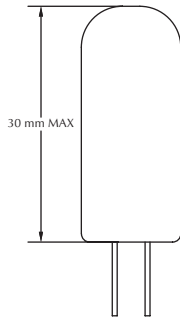

ASSEMBLY GUIDE

Find assembly videos by using the QR code or by
going online at our website
umage.com/instructions

G4 MAX 3W 12VDC
(not included)

Recommend
UMAGE IDEA #4187

Eos nano + Rosette mini G4
cord set with canopy