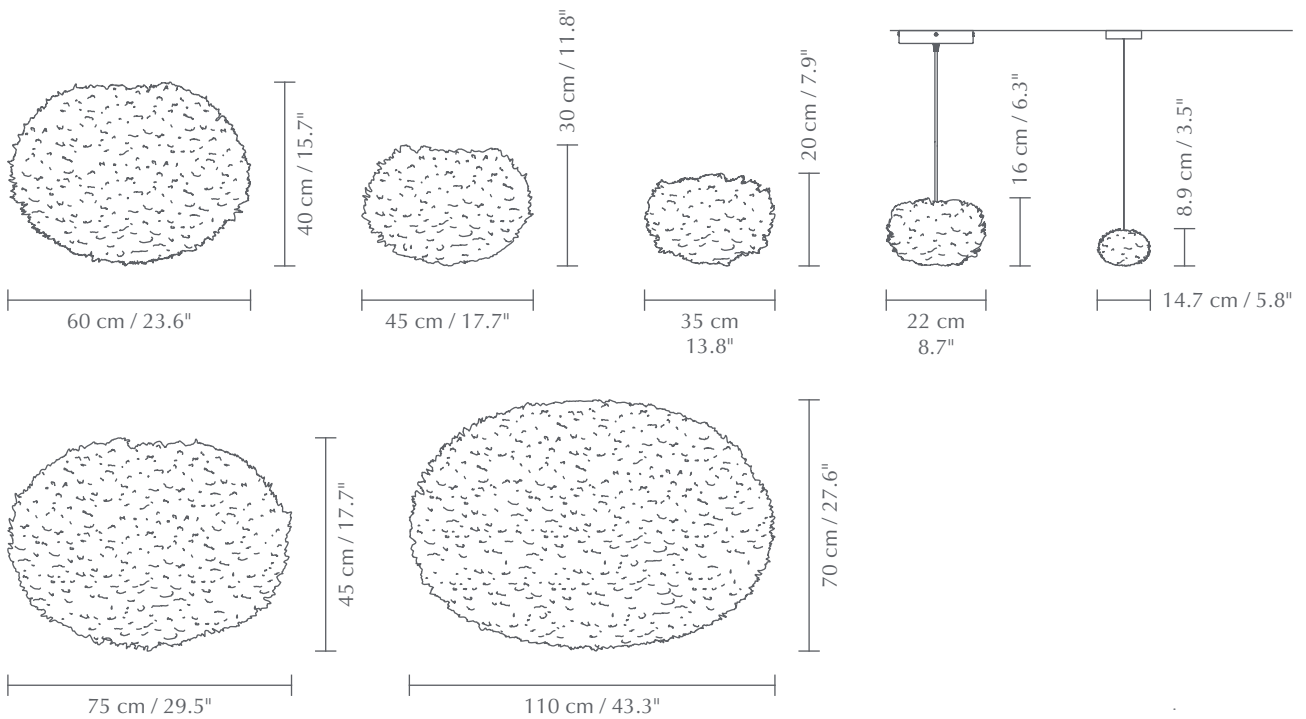

EOS

Designed by Søren Ravn Christensen

The specifications and dimensions are subject to change without notice. Document date: 17-05-2022 | info@umage.com | umage.com
Havnegade 29, DK-1058 Copenhagen K | +45 31 39 31 31 (tel) & 185 Wythe Ave 2FL, Brooklyn, NY 11249 | +1 646-790-7171 (tel)